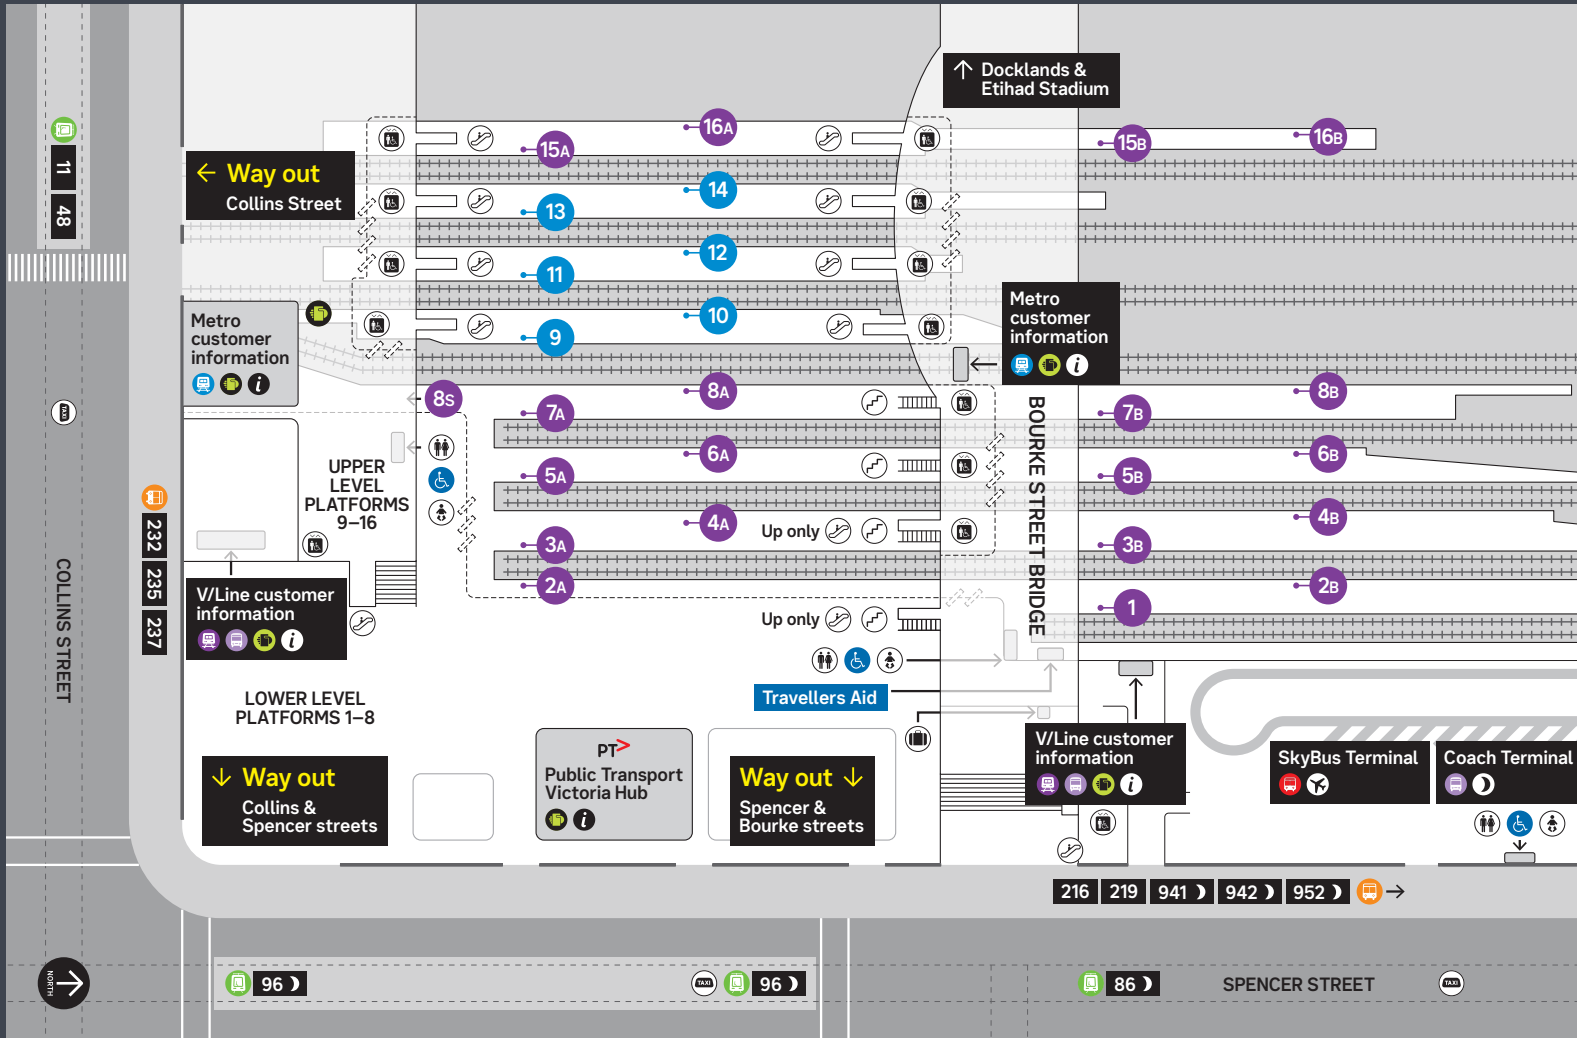

Southern Cross Station

Transport	Symbols
Metro train	myki tickets available
Tram	Customer service
Bus	Escalators
Regional train	Stairs
Regional coach	Lifts
Night Network	Toilets
Metro platform	Baby change
Regional platform	Luggage hall
SkyBus	Accessible
Airport transfer	Route number
Taxi	Rail line
	Ticket gates

While every effort has been made to include accurate information Public Transport Victoria can not guarantee that all information depicted in this map is correct.

Map not to scale
 © Public Transport Victoria 2016
 Effective from April 2016